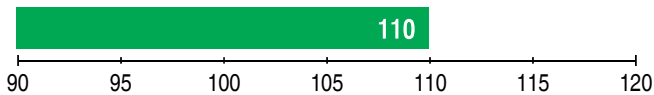

HYBRID POPCORN

C-AP8202

OVERVIEW

C-AP8202 is a very full season hybrid with high yields and extra-large kernel size. It has a nice mid-range popping expansion potential. This hybrid performs very well on more intensively managed irrigated land. 44 - 47 cc/g

Recommended planting rate is approximately 75,000 plants per ha which on average requires 12.5 kgs seed per ha .

AG SELECTION INDEX

RELATIVE MATURITY

EXPANSION

MEAN YIELD

KERNELS PER 10G

Our farmers are serious about farming.
We're serious about seed.