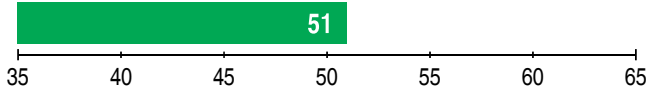

Recommended planting rate is approximately 75,000 plants per ha which on average requires 12.5 kgs seed per ha .

AG SELECTION INDEX

RELATIVE MATURITY

EXPANSION

MEAN YIELD

KERNELS PER 10G

Our farmers are serious about farming.
We're serious about seed.